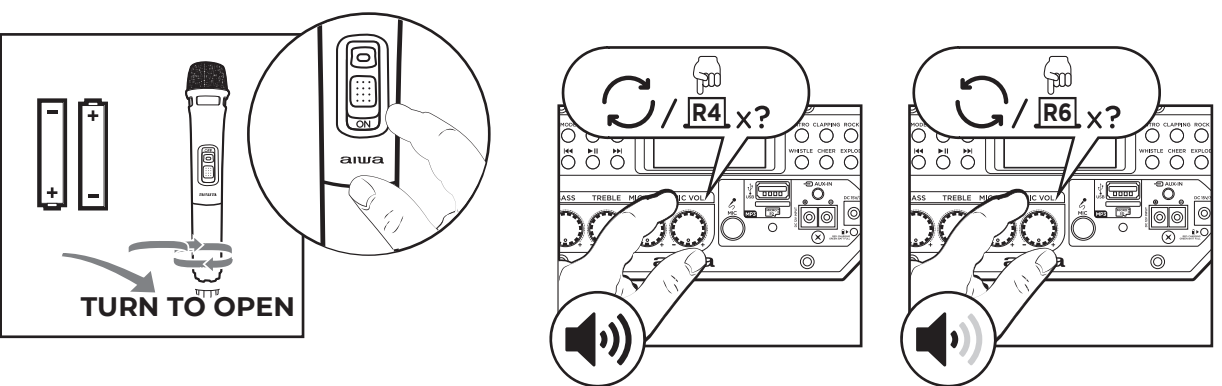

10. BASS / TREBLE & ECHO ADJUSTMENT USING THE REMOTE OR SPEAKER PANEL

13. MUSIC PLAYBACK FOR BLUETOOTH / USB AND TF CARD MODES

17. MIC ADJUSTMENT

22. MIC INPUT MODE

23. RECORDING

24. TRUE WIRELESS STEREO FUNCTION (TWS)