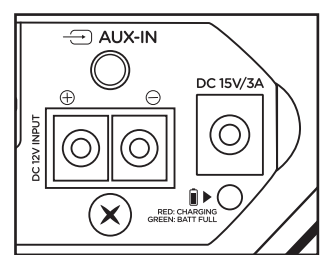

03. CONNECTION TO THE MAINS / RECHARGEABLE BATTERY