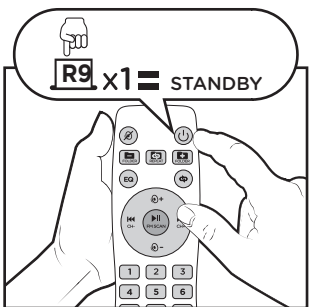

04. POWER ON / OFF / STANDBY