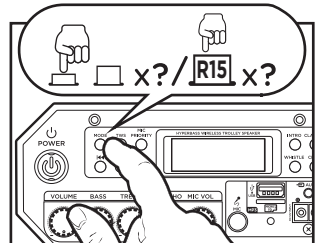

06. CHANGE FUNCTION MODE *

* INSERT A USB DRIVE TO ACCESS TO USB MODE.