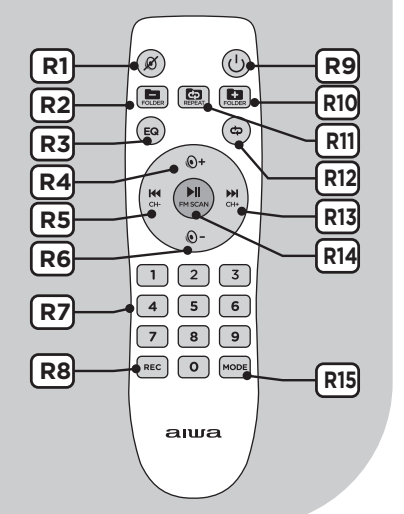

- R1. Mute key
- R2. Previous folder key
- R3. EQ mode key
- R4. Volume increase key
- R5. FM ch-/previous Key
- R6. Volume decrease key
- R7. Tracks select key
- R8. Record key
- R9. Standby key
- R10. Next folder key
- R11. Folder Repeat key
- R12. Repeat key
- R13. FM ch +/next key
- R14. Play/pause key
- R15. Mode key-To select Input signal source