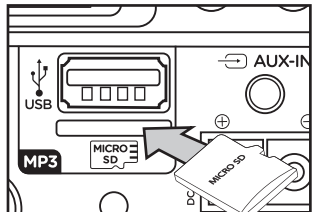

KBTUS-608MKII / KBTUS-710MKII

- QUICK GUIDE **EN**
- GUÍA RÁPIDA **ES**
- GUIDE RAPIDE **FR**
- KURZANLEITUNG **DE**
- GUIDA RAPIDA **IT**
- **+22**

PORTABLE TROLLEY PARTY SPEAKER
WITH HIGH POWER & RGB SPEAKER LIGHTING

Follow us! aiwaEU
www.eu-aiwa.com

AIWA CO., LTD.
Kita-Ku
TOKYO 115-0045, JAPAN

©AIWA EUROPE S.L. All Rights Reserved. Printed in P.R.C. E0606EDV2

01. WHAT'S IN THE BOX?

+ aiwa

www.eu-aiwa.com

02. OVERALL VIEW

- R1. Mute key
- R2. Previous folder key
- R3. EQ mode key
- R4. Volume increase key
- R5. FM ch-/previous Key
- R6. Volume decrease key
- R7. Tracks select key
- R8. Record key
- R9. Standby key
- R10. Next folder key
- R11. Folder Repeat key
- R12. Repeat key
- R13. FM ch +/next key
- R14. Play/pause key
- R15. Mode key-To select Input signal source

1. Power ON / OFF switch
2. Previous & FM channel- key
3. Mode key -To select input signal source
4. Play / Pause & FM scan- key
5. True wireless stereo key
6. Next & FM channel + key
7. MIC priority
8. Display screen
9. Whistle key
10. Intro key
11. Cheer key
12. Clapping key
13. Explode key
14. Rock key
15. Audio Input
16. External power adapter connector
17. Charging LED
18. DC 12V External battery input
19. SD micro jack
20. USB jack
21. MIC Input
22. MIC Volume Control
23. Echo control
24. Treble control
25. Bass control
26. Volume control

03. CONNECTION TO THE MAINS / RECHARGEABLE BATTERY

04. POWER ON / OFF / STANDBY

05. MUTE

06. CHANGE FUNCTION MODE *

* INSERT A USB DRIVE TO ACCESS TO USB MODE.

* INSERT A TF CARD TO ACCESS TO TF CARD MODE.

* ON AND OFF LED LIGHTS

08. VOLUME ADJUSTMENT