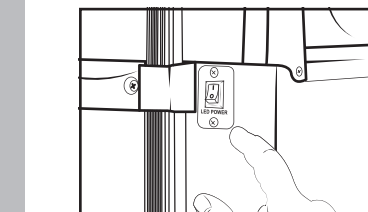

* INSERT A TF CARD TO ACCESS TO TF CARD MODE.