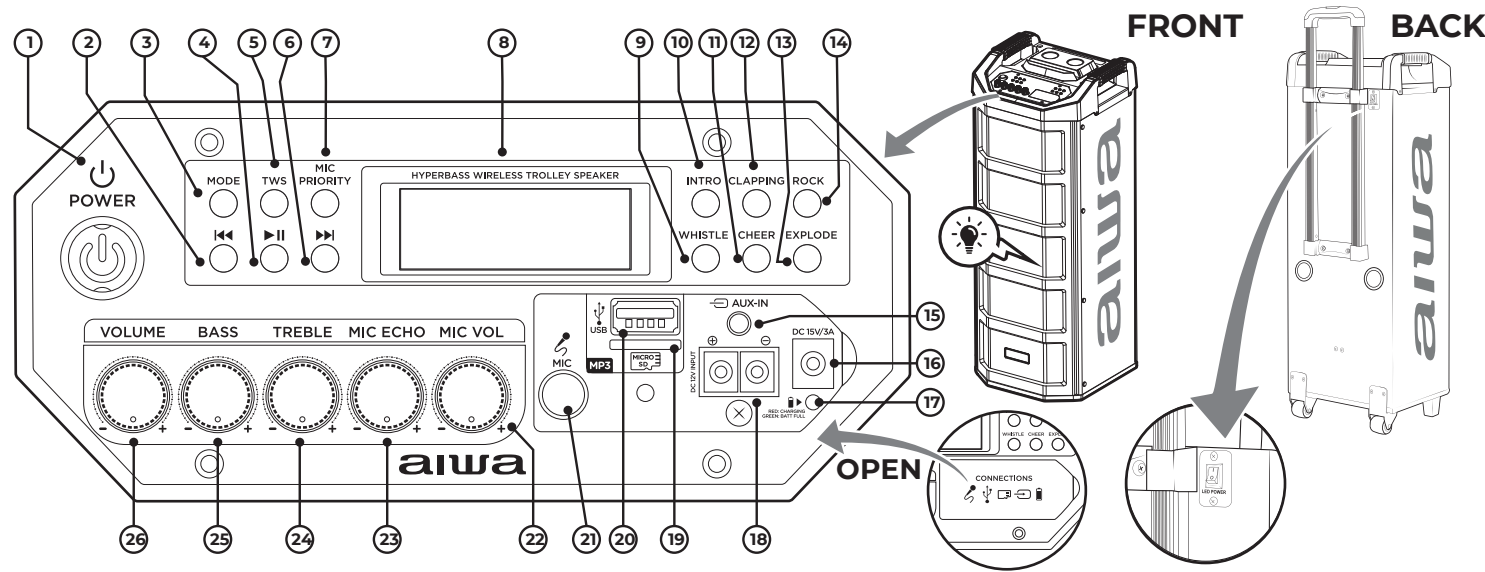

02. OVERALL VIEW

- R1. Mute key
- R2. Previous folder key
- R3. EQ mode key
- R4. Volume increase key
- R5. FM ch-/previous Key
- R6. Volume decrease key
- R7. Tracks select key
- R8. Record key
- R9. Standby key
- R10. Next folder key
- R11. Folder Repeat key
- R12. Repeat key
- R13. FM ch +/next key
- R14. Play/pause key
- R15. Mode key-To select Input signal source

1. Power ON / OFF switch
2. Previous & FM channel- key
3. Mode key -To select input signal source
4. Play / Pause & FM scan- key
5. True wireless stereo key
6. Next & FM channel + key
7. MIC priority
8. Display screen
9. Whistle key
10. Intro key
11. Cheer key
12. Clapping key
13. Explode key
14. Rock key
15. Audio Input
16. External power adapter connector
17. Charging LED
18. DC 12V External battery input
19. SD micro jack
20. USB jack
21. MIC Input
22. MIC Volume Control
23. Echo control
24. Treble control
25. Bass control
26. Volume control

03. CONNECTION TO THE MAINS / RECHARGEABLE BATTERY

04. POWER ON / OFF / STANDBY

05. MUTE

06. CHANGE FUNCTION MODE *

* INSERT A USB DRIVE TO ACCESS TO USB MODE.

* INSERT A TF CARD TO ACCESS TO TF CARD MODE.

* ON AND OFF LED LIGHTS

08. VOLUME ADJUSTMENT