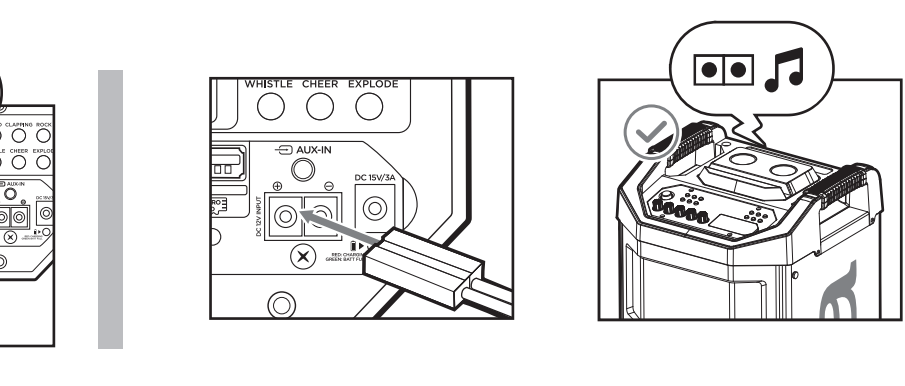

10. BASS / TREBLE & ECHO ADJUSTMENT USING THE REMOTE OR SPEAKER PANEL

13. MUSIC PLAYBACK FOR BLUETOOTH / USB AND TF CARD MODES

17. MIC ADJUSTMENT

22. MIC INPUT MODE

23. RECORDING

24. TRUE WIRELESS STEREO FUNCTION (TWS)

14. SOUND EFFECT

11. FM RADIO MODE AUTO TUNNING / SCROLL THE PRESETS

14. SOUND EFFECT

18. EXT 12V INPUT MODE

24. TRUE WIRELESS STEREO FUNCTION (TWS)

19. TF CARD INPUT MODE

20. DC 15V INPUT MODE / CHARGER

21. AUXILIARY INPUT MODE