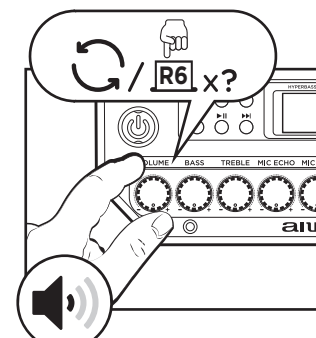

08. VOLUME ADJUSTMENT