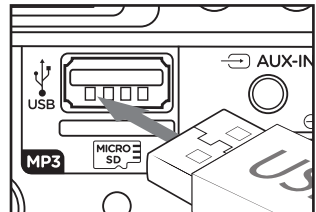

06. CHANGE FUNCTION MODE *

* INSERT A USB DRIVE TO ACCESS TO USB MODE.