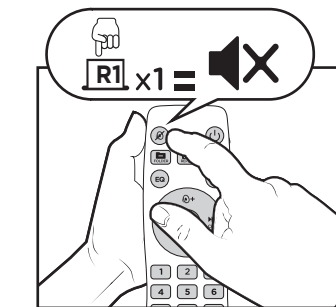

KBTUS-608MKII / KBTUS-710MKII

- QUICK GUIDE **EN**
- GUÍA RÁPIDA **ES**
- GUIDE RAPIDE **FR**
- KURZANLEITUNG **DE**
- GUIDA RAPIDA **IT**
- **+22**

PORTABLE TROLLEY PARTY SPEAKER
WITH HIGH POWER & RGB SPEAKER LIGHTING

Follow us! aiwaEU
www.eu-aiwa.com

AIWA CO., LTD.
Kita-Ku
TOKYO 115-0045, JAPAN

©AIWA EUROPE S.L. All Rights Reserved. Printed in P.R.C. E0606EDV2

01. WHAT'S IN THE BOX?

+ aiwa

www.eu-aiwa.com

02. OVERALL VIEW

- R1. Mute key
- R2. Previous folder key
- R3. EQ mode key
- R4. Volume increase key
- R5. FM ch-/previous Key
- R6. Volume decrease key
- R7. Tracks select key
- R8. Record key
- R9. Standby key
- R10. Next folder key
- R11. Folder Repeat key
- R12. Repeat key
- R13. FM ch +/next key
- R14. Play/pause key
- R15. Mode key-To select Input signal source

1. Power ON / OFF switch
2. Previous & FM channel- key
3. Mode key -To select input signal source
4. Play / Pause & FM scan- key
5. True wireless stereo key
6. Next & FM channel + key
7. MIC priority
8. Display screen
9. Whistle key
10. Intro key
11. Cheer key
12. Clapping key
13. Explode key
14. Rock key
15. Audio Input
16. External power adapter connector
17. Charging LED
18. DC 12V External battery input
19. SD micro jack
20. USB jack
21. MIC Input
22. MIC Volume Control
23. Echo control
24. Treble control
25. Bass control
26. Volume control

03. CONNECTION TO THE MAINS / RECHARGEABLE BATTERY

04. POWER ON / OFF / STANDBY

05. MUTE

06. CHANGE FUNCTION MODE *

* INSERT A USB DRIVE TO ACCESS TO USB MODE.

* INSERT A TF CARD TO ACCESS TO TF CARD MODE.

* ON AND OFF LED LIGHTS

08. VOLUME ADJUSTMENT