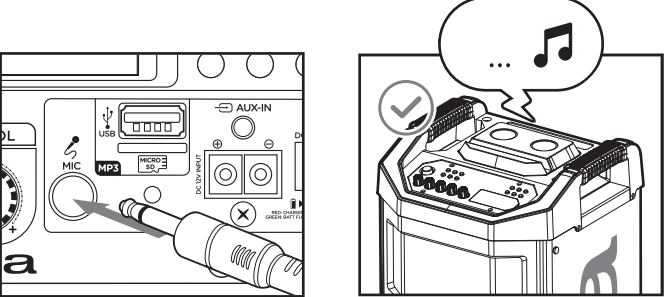

10. BASS / TREBLE & ECHO ADJUSTMENT USING THE REMOTE OR SPEAKER PANEL

13. MUSIC PLAYBACK FOR BLUETOOTH / USB AND TF CARD MODES

17. MIC ADJUSTMENT

22. MIC INPUT MODE

23. RECORDING

24. TRUE WIRELESS STEREO FUNCTION (TWS)

14. SOUND EFFECT

11. FM RADIO MODE AUTO TUNNING / SCROLL THE PRESETS

14. SOUND EFFECT

18. EXT 12V INPUT MODE

24. TRUE WIRELESS STEREO FUNCTION (TWS)

19. TF CARD INPUT MODE

20. DC 15V INPUT MODE / CHARGER

21. AUXILIARY INPUT MODE