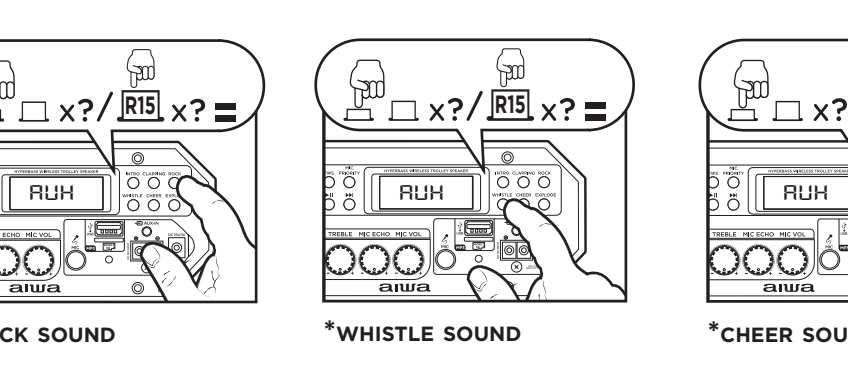

10. BASS / TREBLE & ECHO ADJUSTMENT USING THE REMOTE OR SPEAKER PANEL

13. MUSIC PLAYBACK FOR BLUETOOTH / USB AND TF CARD MODES

17. MIC ADJUSTMENT

22. MIC INPUT MODE

23. RECORDING

24. TRUE WIRELESS STEREO FUNCTION (TWS)

14. SOUND EFFECT

11. FM RADIO MODE AUTO TUNNING / SCROLL THE PRESETS

14. SOUND EFFECT

18. EXT 12V INPUT MODE

24. TRUE WIRELESS STEREO FUNCTION (TWS)

19. TF CARD INPUT MODE

20. DC 15V INPUT MODE / CHARGER

21. AUXILIARY INPUT MODE

12. BLUETOOTH FUNCTION

15. REPEAT

20. DC 15V INPUT MODE / CHARGER

21. AUXILIARY INPUT MODE

22. MIC INPUT MODE

23. RECORDING

24. TRUE WIRELESS STEREO FUNCTION (TWS)