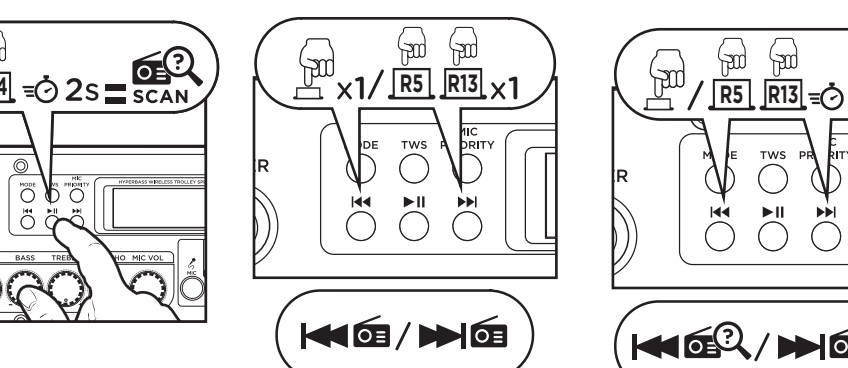

10. BASS / TREBLE & ECHO ADJUSTMENT USING THE REMOTE OR SPEAKER PANEL

13. MUSIC PLAYBACK FOR BLUETOOTH / USB AND TF CARD MODES

17. MIC ADJUSTMENT

22. MIC INPUT MODE

23. RECORDING

24. TRUE WIRELESS STEREO FUNCTION (TWS)

14. SOUND EFFECT

11. FM RADIO MODE AUTO TUNNING / SCROLL THE PRESETS

14. SOUND EFFECT

18. EXT 12V INPUT MODE

24. TRUE WIRELESS STEREO FUNCTION (TWS)

19. TF CARD INPUT MODE

20. DC 15V INPUT MODE / CHARGER

21. AUXILIARY INPUT MODE

12. BLUETOOTH FUNCTION

15. REPEAT

20. DC 15V INPUT MODE / CHARGER

21. AUXILIARY INPUT MODE

22. MIC INPUT MODE

23. RECORDING

24. TRUE WIRELESS STEREO FUNCTION (TWS)