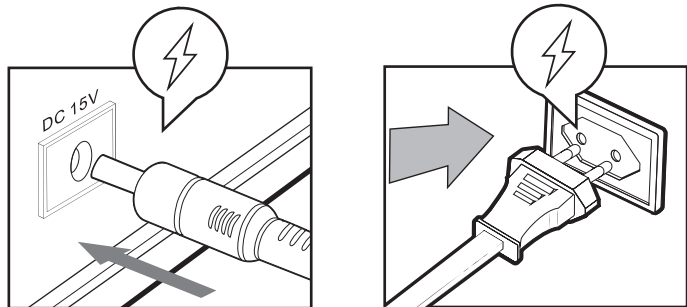

03. CONNECTION TO THE MAINS / RECHARGEABLE BATTERY