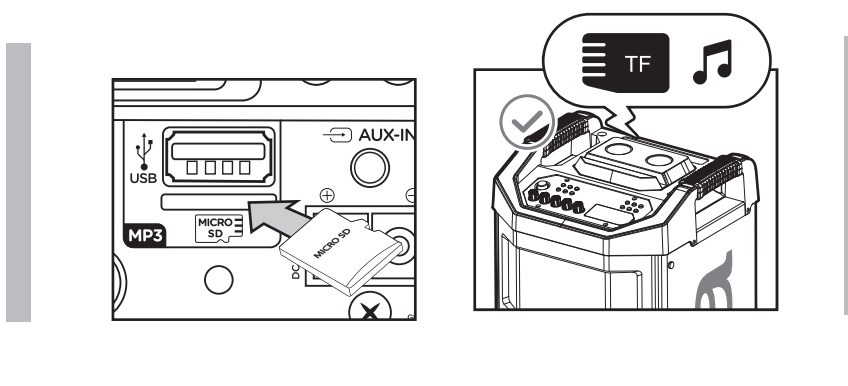

10. BASS / TREBLE & ECHO ADJUSTMENT USING THE REMOTE OR SPEAKER PANEL

13. MUSIC PLAYBACK FOR BLUETOOTH / USB AND TF CARD MODES

17. MIC ADJUSTMENT

22. MIC INPUT MODE

23. RECORDING

24. TRUE WIRELESS STEREO FUNCTION (TWS)

14. SOUND EFFECT

11. FM RADIO MODE AUTO TUNNING / SCROLL THE PRESETS

14. SOUND EFFECT

18. EXT 12V INPUT MODE

24. TRUE WIRELESS STEREO FUNCTION (TWS)

19. TF CARD INPUT MODE

20. DC 15V INPUT MODE / CHARGER

21. AUXILIARY INPUT MODE

12. BLUETOOTH FUNCTION

15. REPEAT

20. DC 15V INPUT MODE / CHARGER

21. AUXILIARY INPUT MODE

22. MIC INPUT MODE

23. RECORDING

24. TRUE WIRELESS STEREO FUNCTION (TWS)