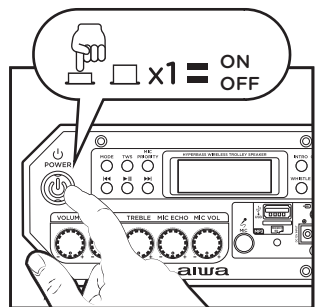

04. POWER ON / OFF / STANDBY