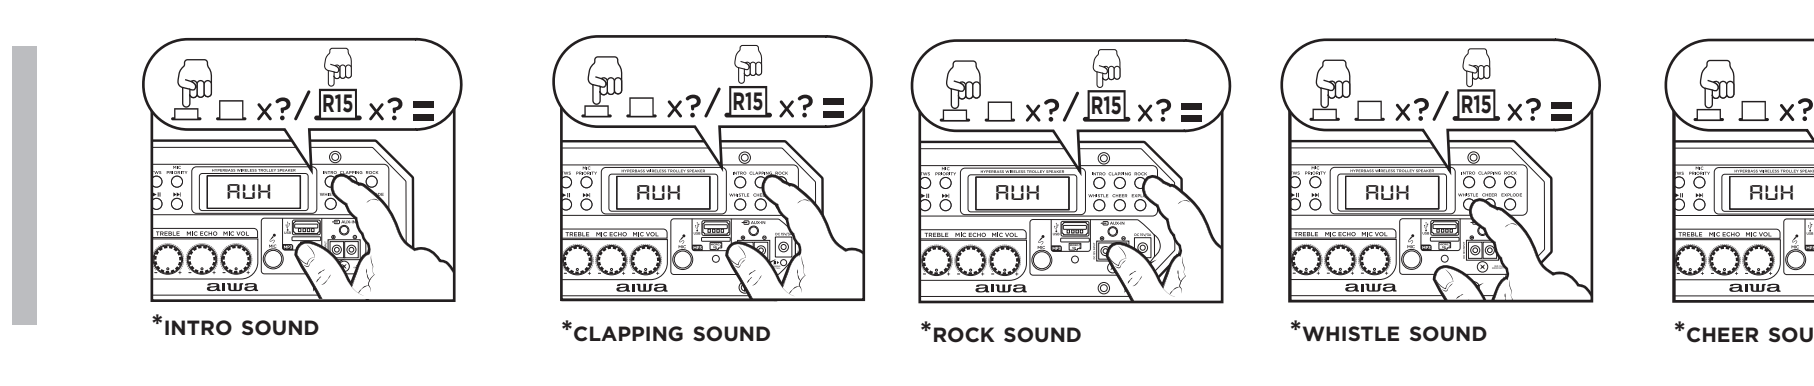

14. SOUND EFFECT