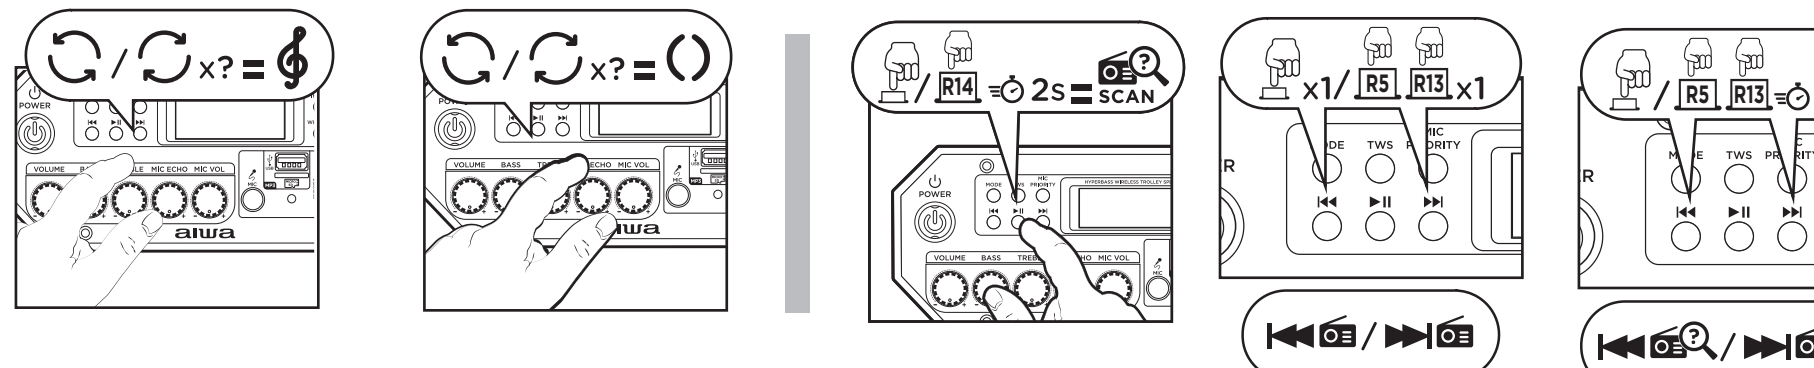

10. BASS / TREBLE & ECHO ADJUSTMENT USING THE REMOTE OR SPEAKER PANEL

13. MUSIC PLAYBACK FOR BLUETOOTH / USB AND TF CARD MODES

17. MIC ADJUSTMENT

22. MIC INPUT MODE

23. RECORDING

24. TRUE WIRELESS STEREO FUNCTION (TWS)

14. SOUND EFFECT

11. FM RADIO MODE AUTO TUNNING / SCROLL THE PRESETS

14. SOUND EFFECT

18. EXT 12V INPUT MODE

24. TRUE WIRELESS STEREO FUNCTION (TWS)

19. TF CARD INPUT MODE

20. DC 15V INPUT MODE / CHARGER

21. AUXILIARY INPUT MODE

12. BLUETOOTH FUNCTION

15. REPEAT

20. DC 15V INPUT MODE / CHARGER

21. AUXILIARY INPUT MODE

22. MIC INPUT MODE

23. RECORDING

24. TRUE WIRELESS STEREO FUNCTION (TWS)