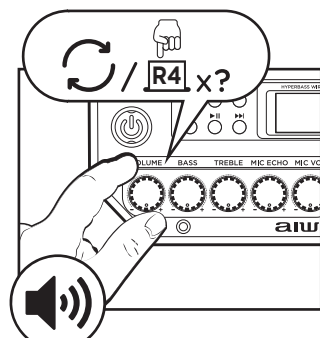

08. VOLUME ADJUSTMENT